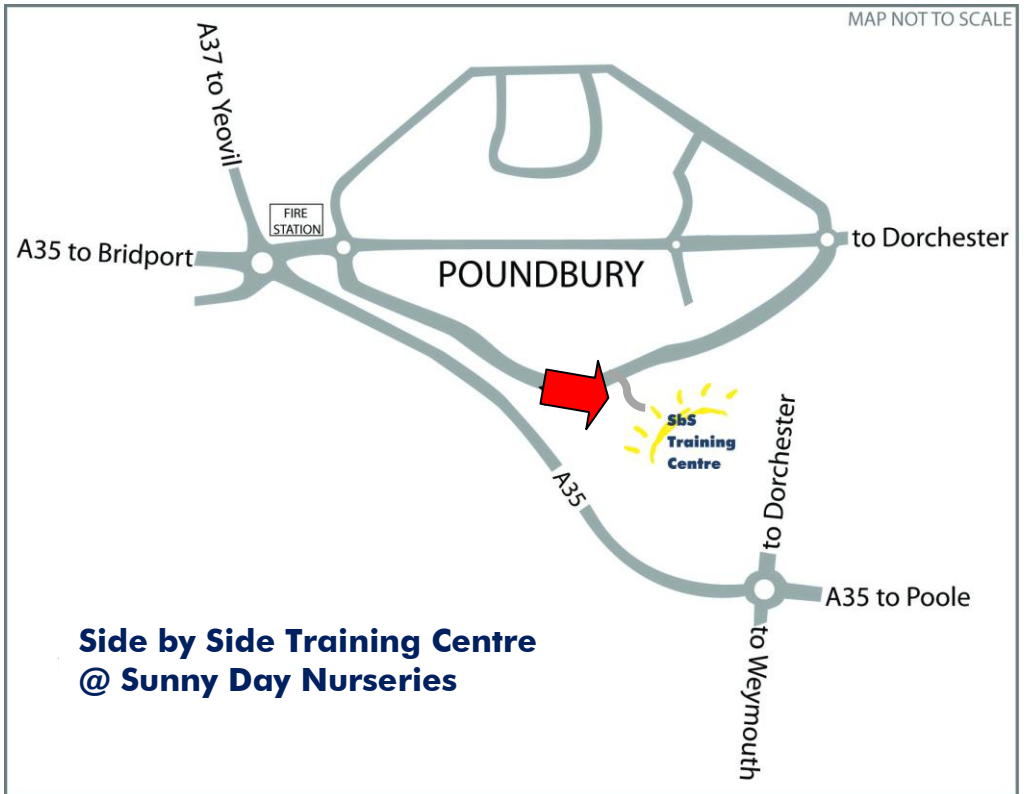

How to find us:

Side by Side Training Centre
@ Sunny Day Nurseries
Middle Farm Barns
Middle Farm Way
Pounbury
Dorchester
Dorset DT1 3WA

Although parking on our site is restricted to existing business users, for large group bookings ample free parking is available on Pounbury within a 5 minutes' walk.